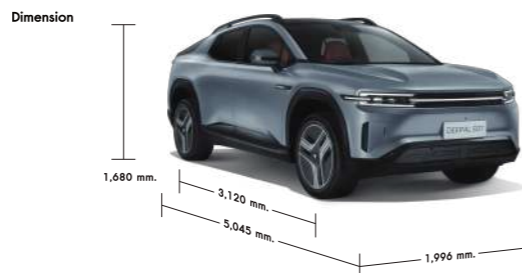

Grade	RWD	Performance AWD
Intelligent Cabin		
Drive Mode	•	
15.4 Inches Sunflower Touchscreen Display	•	
Navigation System	•	
Head-up Display (HUD)	•	
No. of Speaker	18 Positions	
Outside Speaker	•	
Inside Voice Control	•	
Outside Voice Control	•	
Smartphone Connection	•	
50 W Wireless Charger	•	
Scenario Modes Selection System	•	
Mobile Application Remote Control	•	
In-car Monitoring System	•	
NFC Card Key	•	
Intelligent Driving Assistance System		
Auto Parking Assist (APA)	•	
Remote Parking Assist (RPA)	•	
Remote Straight In and Out (RSIO)	•	
Rear Assist Driving System (RADS)	•	
Integrated Adaptive Cruise Control (IACC)	•	
Traffic jam Assist (TJA)	•	
Lane Centering Control (LCC)	•	
Lateral Deviation Control (LDC)	•	
User Directed Lane Change (UDLC)	•	
Forward Collision Warning (FCW)	•	
Front Cross Traffic Alert (FCTA)	•	
Front Cross Traffic Braking (FCTB)	•	
Automatic Emergency Braking (AEB)	•	
Lane Departure Warning (LDW)	•	
Lane Keeping Assist (LKA)	•	
Emergency Lane Keeping (ELK)	•	
Rear Collision Warning (RCW)	•	
Blind Spot Detection (BSD)	•	
Rear Cross Traffic Alert (RCTA)	•	
Rear Cross Traffic Braking (RCTB)	•	
Lane Change Assist (LCA)	•	
Safe Exit Warning (SEW)	•	
Overspeed Warning (OSW)	•	
Traffic Sign Recognition (TSR)	•	
Front Auto High Beam (FAB)	•	
Safe Distance Warning (SDW)	•	
Safety		
Front Side Airbags	•	
Rear Side Airbags	-	
Side Curtain Airbags	•	
Around View Camera with Transparent Chassis	•	
Around View Drive Video Recorder	•	
Sentry Mode	•	
Driver Fatigue Monitoring System (DMS)	•	
Anti-lock Braking System (ABS)	•	
Electronic Brakeforce Distribution (EBD)	•	
Brake Assist (BA)	•	
Electronic Stability Program (ESP)	•	
Traction Control System (TCS)	•	
Hill Hold Control (HHC)	•	
Hill Descent Control (HDC)	•	
Rollover Mitigation System (ROM)	•	
Electric Parking Brake with Auto Hold Function	•	
No. of Ultrasonic Sensor	Front 6 Positions / Rear 6 Positions	
Front Height Adjustable Seat Belts	•	
Front and Rear Seat Belt Reminders	•	
Front Pre-tensioner and Force-limiter Seat Belts	•	
Tire Pressure Monitoring System (TPMS)	•	
Tire Repair Kit	•	

Exterior Color Performance AWD Interior Color Performance AWD