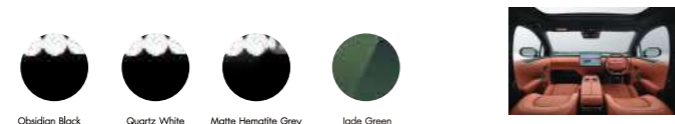

SPECIFICATION